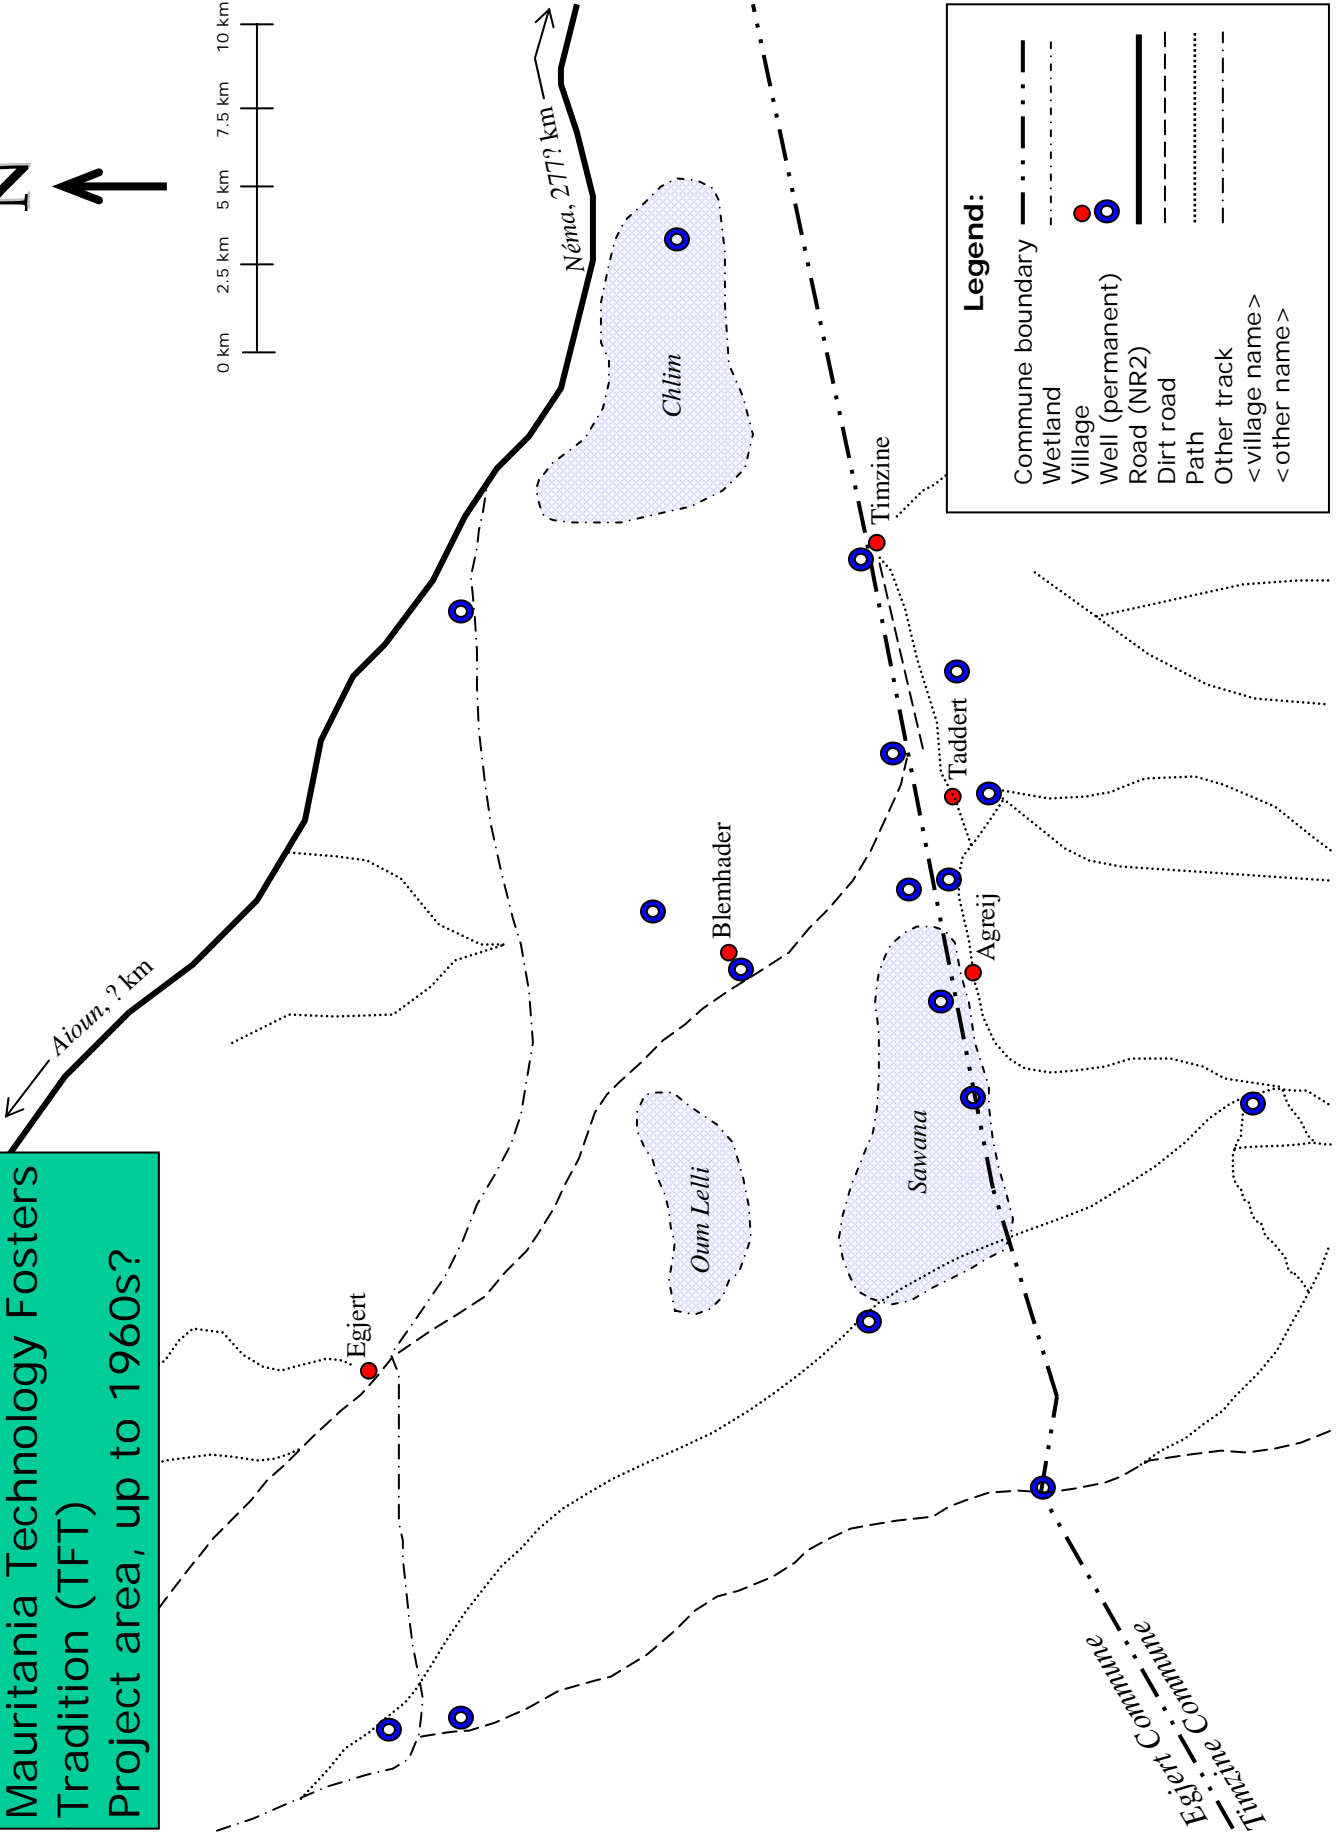

Mauritania Technology Fosters Tradition (TFT) Project area, up to 1960s?

Legend:

- Commune boundary
- Wetland
- Village
- Well (permanent)
- Road (NR2)
- Dirt road
- Path
- Other track
- <village name>
- <other name>